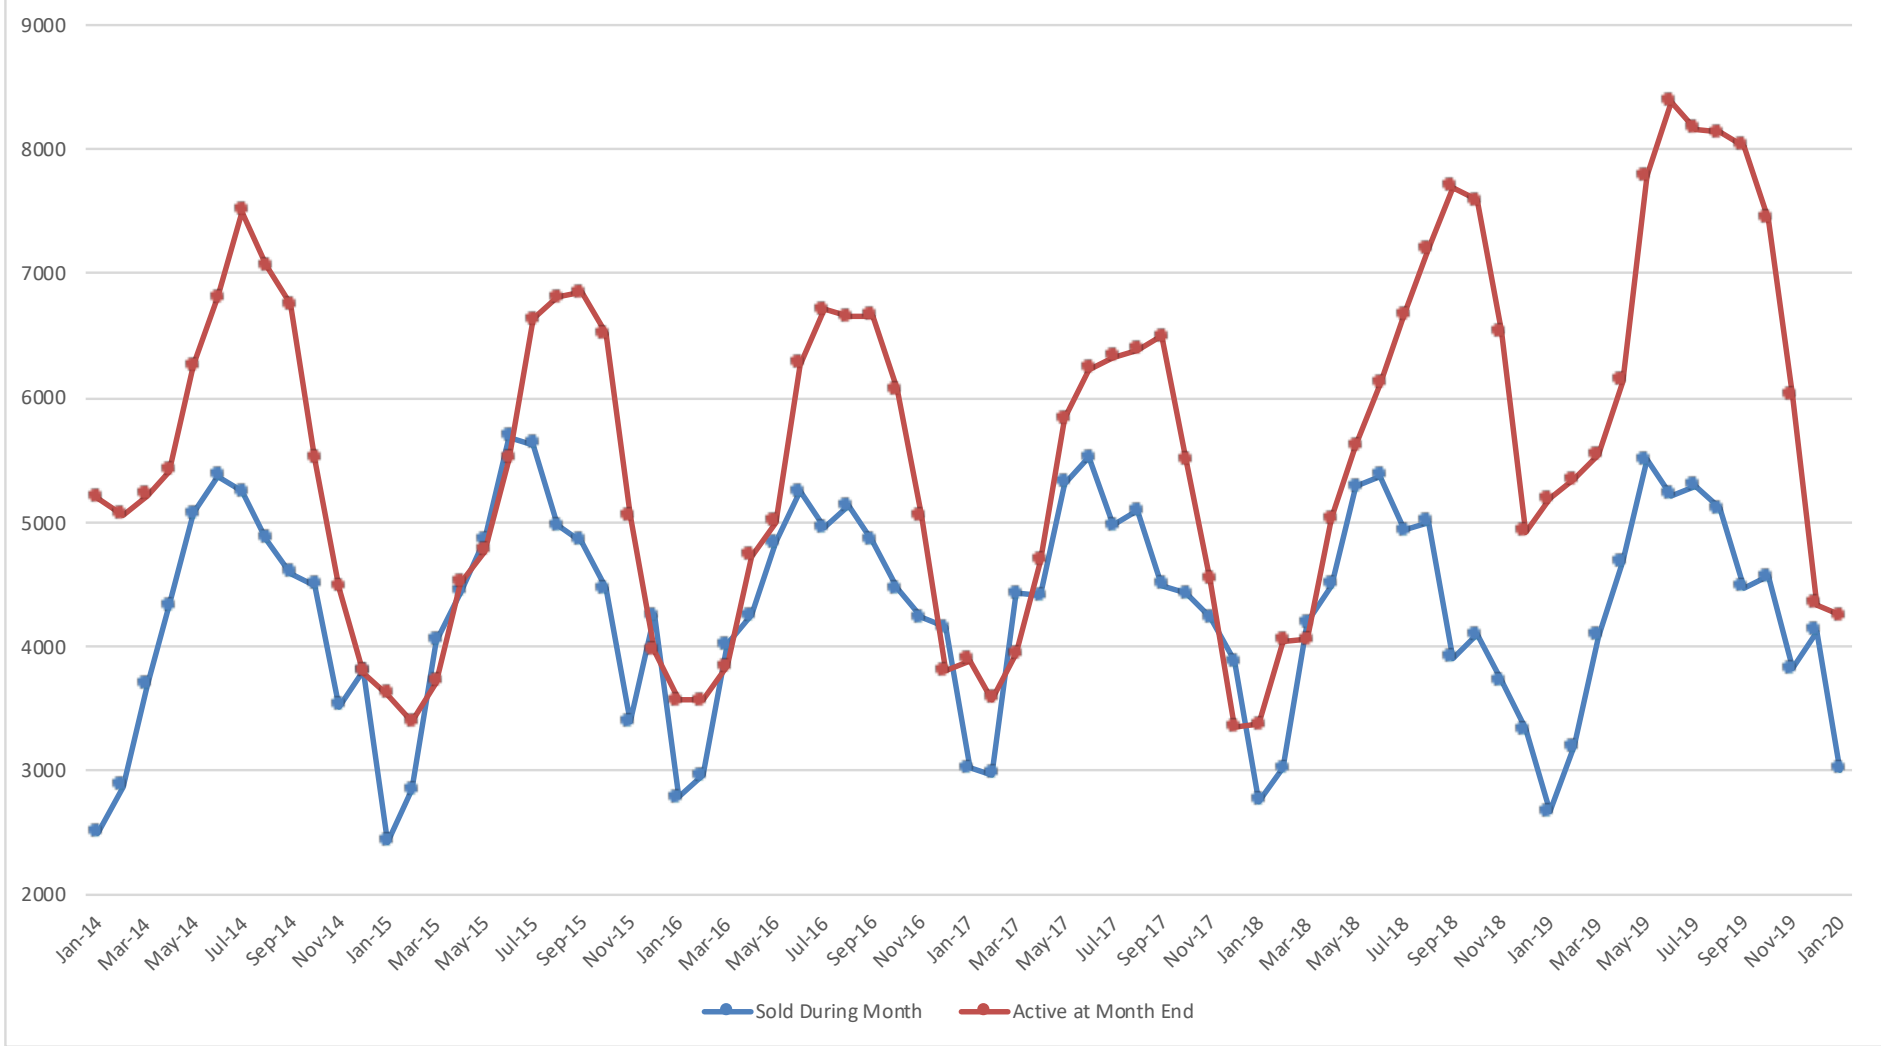

Metro Denver Properties Sold During Month and Available at Month End

Data for seven metro Denver counties of Adams, Arapahoe, Broomfield, Denver, Douglas, Elbert and Jefferson. Data analyzed by CHR and is based in whole or in part on info from REcolorado®, Inc. (RECI). RECI and CHR do not guarantee, and are not in any way responsible for, its accuracy. RECI content may not reflect all real estate activity in the market. Not all properties were listed or sold by CHR.